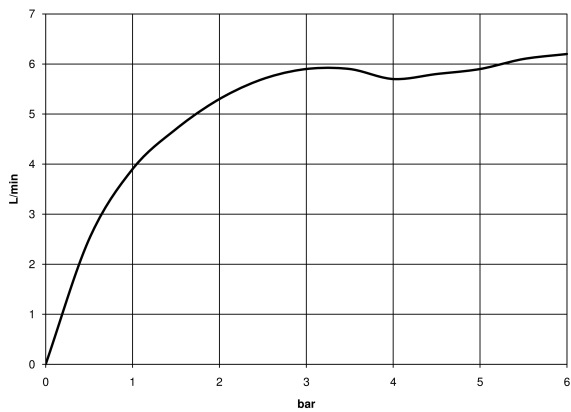

Sink - Lissé

Wall-mounted single-lever mixer without drain - polished chrome

Article number: 36 861 845-00

All dimensions in mm / inch = mm x 0,0394

Flow rate chart