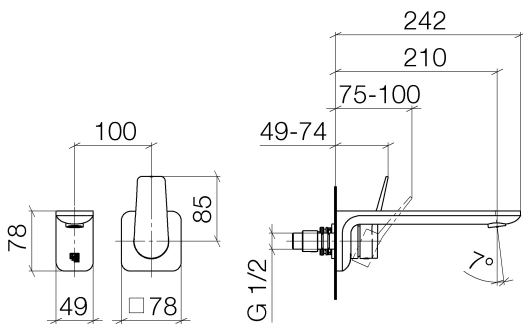

Sink - Lissé

Wall-mounted single-lever mixer without drain - polished chrome

Article number: 36 861 845-00

- 8-1/4" Projection
- Rigid spout
- Round aerated stream
- Spout hole diameter 1-1/2"
- Hole diameter single-lever mixer 2-1/4"
- Flange 3-1/8" x 3-1/8"
- Water flow rate limited to max. 1.5 gpm
- lead-free
- (ADA)

polished chrome

Accessory is required for this item.

Dimensional drawing

Sink - Lissé

Wall-mounted single-lever mixer without drain - polished chrome

Article number: 36 861 845-00

All dimensions in mm / inch = mm x 0,0394

Flow rate chart

Sink - Lissé

Wall-mounted single-lever mixer without drain - polished chrome

Article number: 36 861 845-00

Other surface finishes

platinum matte

36 861 845-06

More custom finish options are available via special production (xTra Service). Please see our finish matrix for availability and pricing or contact a Dornbracht representative.

Spare parts list

Number	Item Number	Designation	Number of units
1	09 24 03 072 10 90	nipple	1
2	90 24 03 108 00 90	nipple set	1
3	04 31 11 004 00 90	pin	1
4	90 11 84 023 00-00	spout	1
5	90 31 20 087 00-00	plug	1
6	09 31 11 063 90	pin	1
7	09 20 84 021-00	handle	1
8	09 11 02 288-00	cover	1
9	09 27 84 020-00	rosette	1
10	09 14 10 049 90	seal	1
11	90 15 05 064 01 90	cartridge	1
12	09 30 09 064 90	key	1