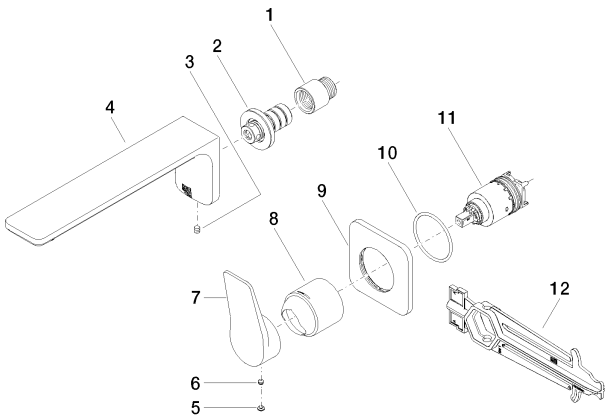

Sink - Lissé

Wall-mounted single-lever mixer without drain - polished chrome

Article number: 36 861 845-00

- 8-1/4" Projection
- Rigid spout
- Round aerated stream
- Spout hole diameter 1-1/2"
- Hole diameter single-lever mixer 2-1/4"
- Flange 3-1/8" x 3-1/8"
- Water flow rate limited to max. 1.5 gpm
- lead-free
- (ADA)

polished chrome

Accessory is required for this item.

Dimensional drawing

Sink - Lissé

Wall-mounted single-lever mixer without drain - polished chrome

Article number: 36 861 845-00

All dimensions in mm / inch = mm x 0,0394

Required article

NO IMAGE

AVAILABLE

35 860 970-90 0010

Rough for wall-mounted
faucet mixer on right -

Sink - Lissé

Wall-mounted single-lever mixer without drain - polished chrome

Article number: 36 861 845-00

Spare parts list

Number	Item Number	Designation	Number of units
1	09 24 03 072 10 90	nipple	1
2	90 24 03 108 00 90	nipple set	1
3	04 31 11 004 00 90	pin	1
4	90 11 84 023 00-00	spout	1
5	90 31 20 087 00-00	plug	1
6	09 31 11 063 90	pin	1
7	09 20 84 021-00	handle	1
8	09 11 02 288-00	cover	1
9	09 27 84 020-00	rosette	1
10	09 14 10 049 90	seal	1
11	90 15 05 064 01 90	cartridge	1
12	09 30 09 064 90	key	1